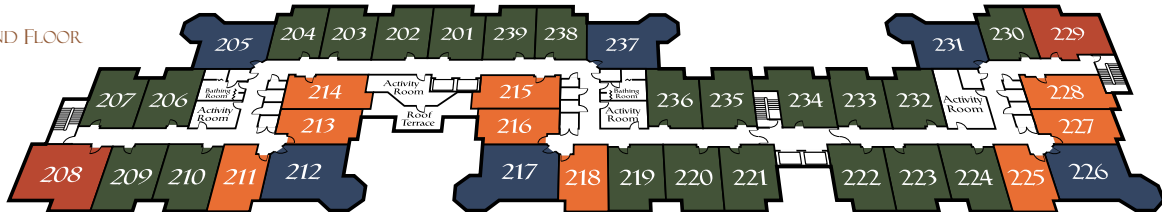

THE EMERALD ~ FLOOR LAYOUTS

THE EMERALD FLOOR LAYOUTS

- THE BANYAN ~ One Bedroom ~ 454 - 480 sq. ft.
- THE AMARANTH ~ One Bedroom ~ 526 - 566 sq. ft.
- THE PALM ~ Two Bedroom ~ 709 - 750 sq. ft.
- THE COROLLA ~ Two Bedroom ~ 758 sq. ft.

TOP FLOOR

2ND FLOOR

FIRST FLOOR

LOWER FLOOR