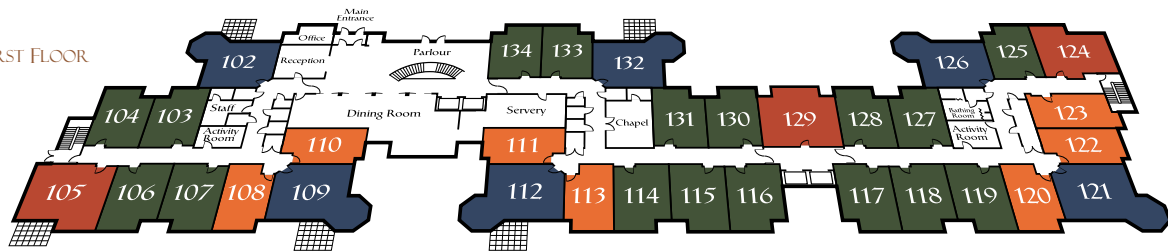

THE EMERALD ~ FLOOR LAYOUTS

THE EMERALD FLOOR LAYOUTS

- THE BANYAN ~ One Bedroom ~ 454 - 480 sq. ft.
- THE AMARANTH ~ One Bedroom ~ 526 - 566 sq. ft.
- THE PALM ~ Two Bedroom ~ 709 - 750 sq. ft.
- THE COROLLA ~ Two Bedroom ~ 758 sq. ft.

TOP FLOOR

2ND FLOOR

FIRST FLOOR

LOWER FLOOR